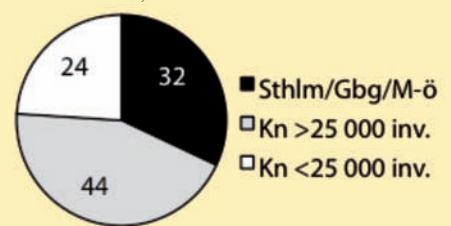

Orvesto 2011:1 & TS Full year 2010

ADVERTISING RATES

Format	Size	Price (SEK)
Full page	1/1 4-column	190 x 245 mm 20 000:-
	1/1 4-column, bleed	210 x 257 mm 20 000:-

PLEASE VISIT WWW.ALLER.SE/ANNONS FOR CURRENT DATES
 MATERIAL ADDRESS: [HTTP://IN.ALLER.SE/ANNONS](http://IN.ALLER.SE/ANNONS)